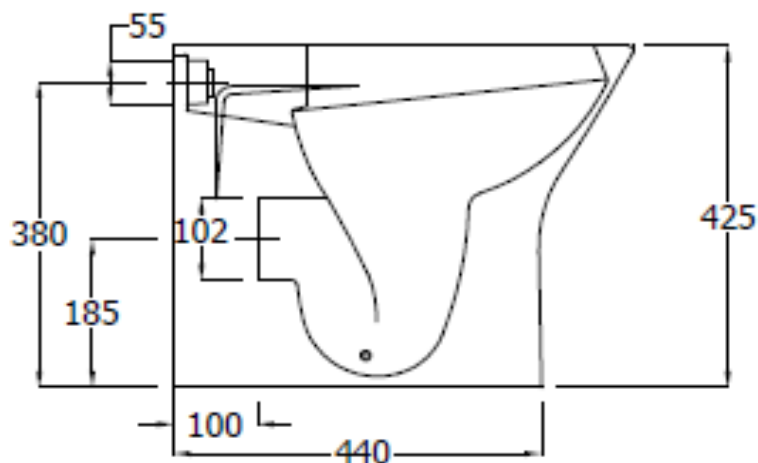

RESORT

RESORT Rimless BTW 425mm Pan

RAK
CERAMICS

SPECIFICATION/CODE REFERENCE

Please use the reference codes shown below:

RST425BTWPAN RAKSEAT006

SIZE	425 x 550 x 360 mm
MATERIAL	Vitreous China
WEIGHT	31.10 kg
COLOURS	White
FIXING	Pan fittings supplied for pan
WRAS	1610005
SEAT	Quick Release Version
WARRANTY	25 Years on Ceramics and 2 Years on WC Seat

Dimensions: All measurements are in millimeters and are subject to normal manufacturing variations.

Note: Due to a continuing development programme to improve design and performance, the manufacturer reserves all rights to vary specifications without prior informations. Please note accessories are for photographic use only.