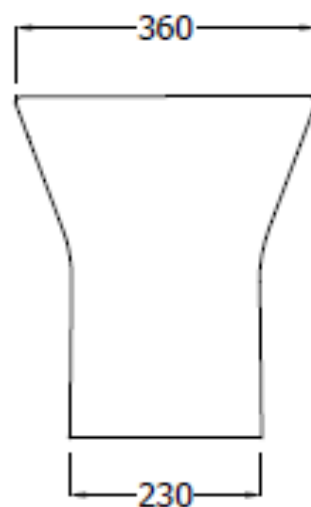

RESORT

RESORT Rimless BTW 425mm Pan

RAK
CERAMICS

SPECIFICATION/CODE REFERENCE

Please use the reference codes shown below:

RST425BTWPAN RAKSEAT006

SIZE	425 x 550 x 360 mm
MATERIAL	Vitreous China
WEIGHT	31.10 kg
COLOURS	White
FIXING	Pan fittings supplied for pan
WRAS	1610005
SEAT	Quick Release Version
WARRANTY	25 Years on Ceramics and 2 Years on WC Seat

Dimensions: All measurements are in millimeters and are subject to normal manufacturing variations.

Note: Due to a continuing development programme to improve design and performance, the manufacturer reserves all rights to vary specifications without prior informations. Please note accessories are for photographic use only.