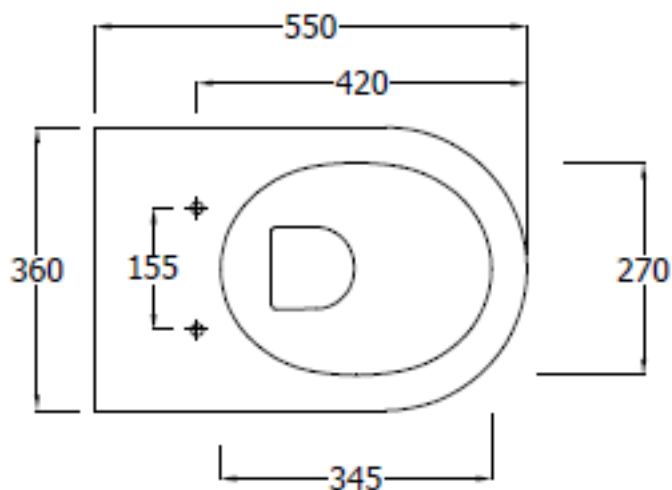

RESORT

RESORT Rimless BTW 425mm Pan

RAK
CERAMICS

SPECIFICATION/CODE REFERENCE

Please use the reference codes shown below:

RST425BTWPAN RAKSEAT006

SIZE	425 x 550 x 360 mm
MATERIAL	Vitreous China
WEIGHT	31.10 kg
COLOURS	White
FIXING	Pan fittings supplied for pan
WRAS	1610005
SEAT	Quick Release Version
WARRANTY	25 Years on Ceramics and 2 Years on WC Seat

Dimensions: All measurements are in millimeters and are subject to normal manufacturing variations.

Note: Due to a continuing development programme to improve design and performance, the manufacturer reserves all rights to vary specifications without prior informations. Please note accessories are for photographic use only.