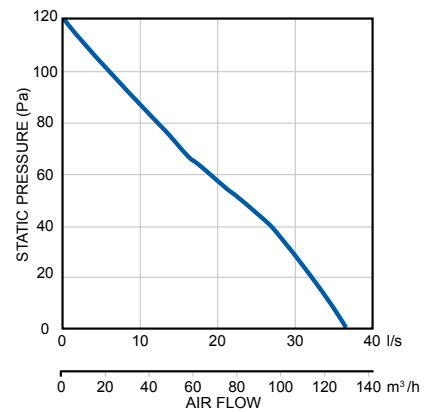

PERFORMANCE

CONTROLS AND ACCESSORIES

**PCTS Module
No: 72574204**

Adjustable timer module 1 - 30 minutes, pull cord, remote, or light switch operation for SELV iCON.

**HTS Module
No: 72574202**

Adjustable humidity module, adjustable timer and pull cord to activate timer for SELV iCON.

**PRTS Module
No: 72574203**

Motion sensor activation with adjustable timer between 1 - 30 minutes for SELV iCON.

**PRHTS Module
No: 72574201**

Motion sensor activation with adjustable humidity setting and adjustable timer between 1 - 30 minutes for SELV iCON.

Others products available from airflow.com

Call: 01494 525252

Visit: airflow.com

Airflow Developments Limited
Aidelle House, Lancaster Road,
Cressex Business Park,
High Wycombe, Buckinghamshire,
United Kingdom, HP12 3QP

E-mail: info@airflow.com
Telephone: +44 (0) 1494 525252

airflow.com

80000800 - Issue 4 12/24