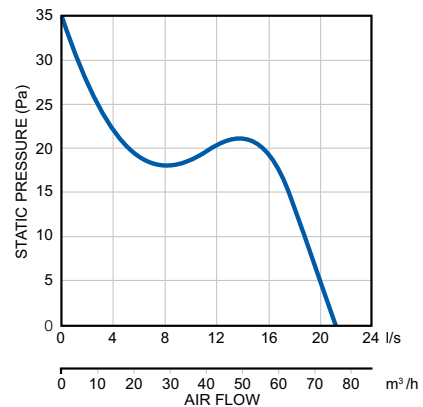

PERFORMANCE

CONTROLS AND ACCESSORIES

Pull Cord Timer SELV Module
No: 72574204

Easy to install snap-in module with pull cord and adjustable 1-30 mins timer for iCON SELV fans.

Pull Cord Timer Humidity SELV Module
No: 72574202

Easy to install snap-in module with pull cord, adjustable 1-30 mins timer and humidity setting for iCON SELV fans.

Timer Motion Sensor SELV Module
No: 72574203

Easy to install snap-in module with adjustable 1-30 mins timer and motion sensor activation for iCON SELV fans.

Timer Humidity Motion Sensor SELV Module
No: 72574201

Easy to install snap-in module with adjustable 1-30 mins timer, humidity setting and motion sensor activation for iCON SELV fans.

Others products available from airflow.com

Call: 01494 525252

Visit: airflow.com

Airflow Developments Limited
Aidelle House, Lancaster Road,
Cressex Business Park,
High Wycombe, Buckinghamshire,
United Kingdom, HP12 3QP

E-mail: info@airflow.com
Telephone: +44 (0) 1494 525252

airflow.com

80000799 - Issue 4 11/25