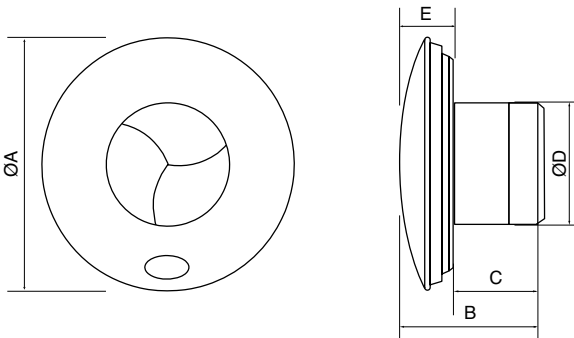

DIMENSIONS

Model	A	B	C	D	E
iCON 15S	197	108.5	67.5	100	40