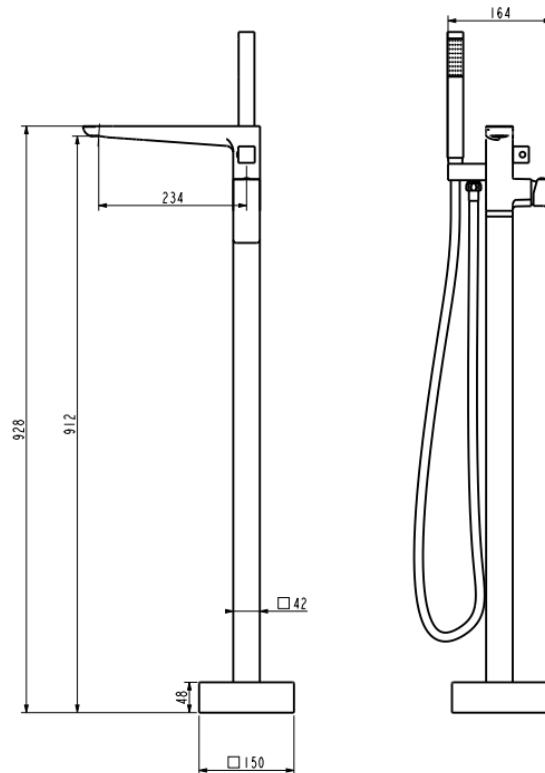

TAP337KBN-Kolt Freestanding Bath Shower Mixer Brushed Nickel**BAR CODE:** 5055681470876**COLOUR:** BRUSHED NICKEL**WEIGHT:****NET** 4.75 kg**GROSS** 5.75 kg**STANDARDS:** BS EN 200**NOTES:****SUITABLE FOR PRESSURES BETWEEN 1-5 BAR****Flow Rate:**

0 . 2 bar	0 . 5 bar	1 bar	2 bar	3 bar
6.8 L	8.8 L	12.8L	18.4L	22.6 L

**BOX SIZE:** 810X320X195 mm