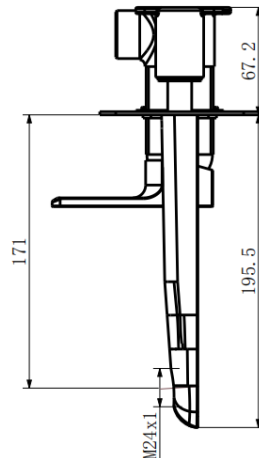

TAP336KBN-Kolt Wall Mounted Basin Mixer Brushed Nickel

BAR CODE: 5055681470869

COLOUR: BRUSHED NICKEL

WEIGHT:

NET 2.2 kg

GROSS 2.52 kg

STANDARDS: BS EN 200

NOTES:

SUITABLE FOR PRESSURES BETWEEN 1-5 BAR

Flow Rate:

0.2 bar	0.5 bar	1 bar	2 bar	3 bar
6.1 L	9.8 L	14L	19.9L	24.2L

BOX SIZE: 307X198X146mm