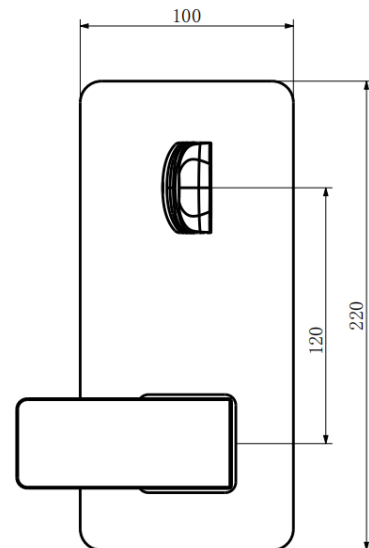

TAP336KBN-Kolt Wall Mounted Basin Mixer Brushed Nickel

BAR CODE: 5055681470869

COLOUR: BRUSHED NICKEL

WEIGHT:

NET 2.2 kg

GROSS 2.52 kg

STANDARDS: BS EN 200

NOTES:

SUITABLE FOR PRESSURES BETWEEN 1-5 BAR

Flow Rate:

0.2 bar	0.5 bar	1 bar	2 bar	3 bar
6.1 L	9.8 L	14L	19.9L	24.2L

BOX SIZE: 307X198X146mm