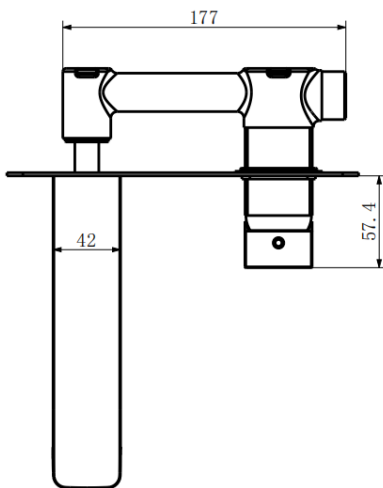

TAP336KBN-Kolt Wall Mounted Basin Mixer Brushed Nickel

BAR CODE: 5055681470869

COLOUR: BRUSHED NICKEL

WEIGHT:

NET 2.2 kg

GROSS 2.52 kg

STANDARDS: BS EN 200

NOTES:

SUITABLE FOR PRESSURES BETWEEN 1-5 BAR

Flow Rate:

0.2 bar	0.5 bar	1 bar	2 bar	3 bar
6.1 L	9.8 L	14L	19.9L	24.2L

BOX SIZE: 307X198X146mm