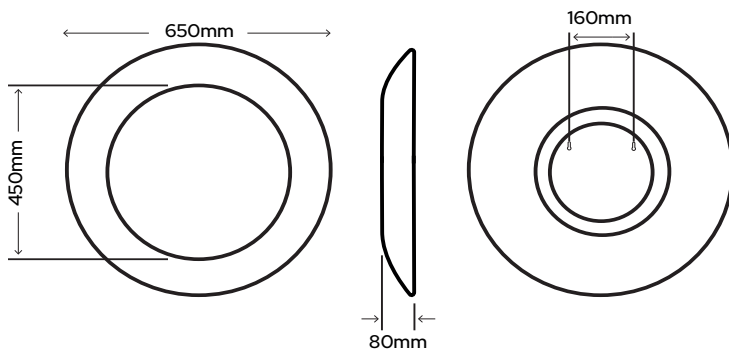

The Selene LED Mirror is a true statement piece, featuring a circular backlit mirror at its centre, surrounded by a striking concave rose gold metal frame, it blends modern luxury with timeless elegance. With tunable LED lighting, you can shift effortlessly from cool brightness to warm ambience.

Please note the Selene does not have a built-in demister.

- IP44 Rated
- Frame-less mirror to the centre, with back-lit LED border
- Rose gold concave metal frame
- Tunable white & dimmable (2700/4000/6500K)
- Built-in touch control
- 5 Year guarantee

Part Code	Description	Voltage	IP Rating	Kelvins	Wattage	Cable Length
SY9119	Selene Tunable LED Mirror 650mm	240V	IP44	2700K/4000K/6500K	55W	1600mm