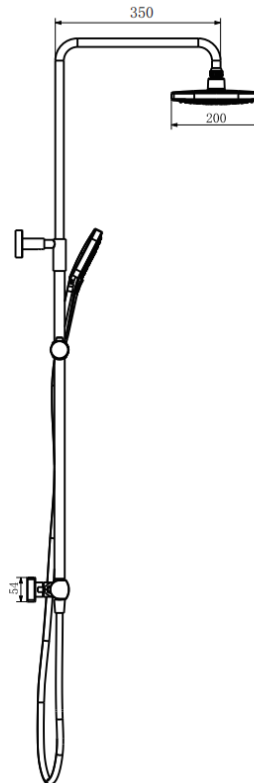

SHO330KBN - Kolt Shower with Sliding Handset and Drench Head Nickel

BAR CODE:5055681461485

COLOUR: Brushed Nickel

WEIGHT:

NET 4.34kg

GROSS 5.45kg

STANDARDS: BS EN 1111

NOTES:

SUITABLE FOR PRESSURES BETWEEN 0.2 - 5 BAR

HOT & COLD PRESSURES MUST BE BALANCED

SUITABLE FOR COMBI- BOILERS, UNVENTED MAINS

PRESSURE SYSTEMS AND GRAVITY FED SYSTEMS

SUITABLE FOR SHOWER PUMPS

ANTI SCALD (THERMO STOP SET AT 38°C)

OVER HEAD SS DRENCHER/ MULTI- FUNCTION HAND

SET Flow Rate:

0.2 bar	0.5 bar	1 bar	2 bar	3 bar	5 bar
4.6 L	7.3 L	10.3 L	15.1 L	17.7 L	22.9 L

BOX SIZE 843X355X118