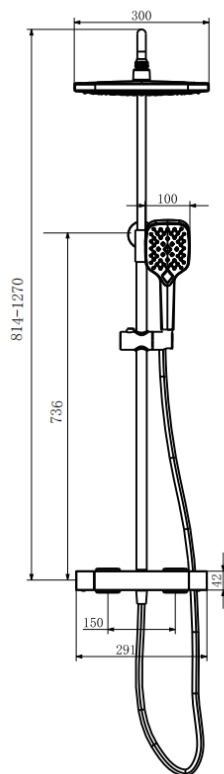

SHO330KBN - Kolt Shower with Sliding Handset and Drench Head Nickel

BAR CODE:5055681461485

COLOUR: Brushed Nickel

WEIGHT:

NET 4.34kg

GROSS 5.45kg

STANDARDS: BS EN 1111

NOTES:

SUITABLE FOR PRESSURES BETWEEN 0.2 - 5 BAR

HOT & COLD PRESSURES MUST BE BALANCED

SUITABLE FOR COMBI- BOILERS, UNVENTED MAINS

PRESSURE SYSTEMS AND GRAVITY FED SYSTEMS

SUITABLE FOR SHOWER PUMPS

ANTI SCALD (THERMO STOP SET AT 38°C)

OVER HEAD SS DRENCHER/ MULTI- FUNCTION HAND

SET Flow Rate:

0.2 bar	0.5 bar	1 bar	2 bar	3 bar	5 bar
4.6 L	7.3 L	10.3 L	15.1 L	17.7 L	22.9 L

BOX SIZE 843X355X118