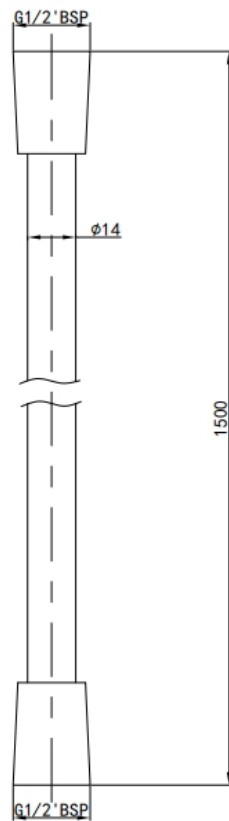

SHO172BB - 1.5m Smooth Shower Hose Brushed Brass**BAR CODE:** 5055681475482**COLOUR:** BRUSHED BRASS**WEIGHT:****NET** 0.22 kg**GROSS** 0.28 kg**Blister Packing SIZE: 190X40X190mm**