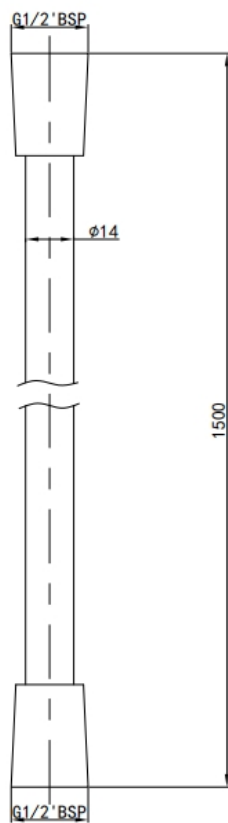

SHO171BL- 1.5m Smooth Shower Hose Black

BAR CODE: 5055681475475

COLOUR: MATT BLACK

WEIGHT:

NET 0.22 kg

GROSS 0.28 kg

Blister Packing SIZE:190X40X190mm