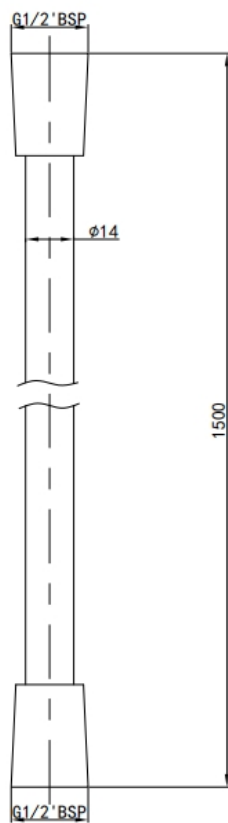

**SHO170CH- 1.5m Smooth Shower Hose Chrome****BAR CODE: 5055681475468****COLOUR: CHROME****WEIGHT:****NET 0.22 kg****GROSS 0.28 kg****Blister Packing SIZE:190X40X190mm**