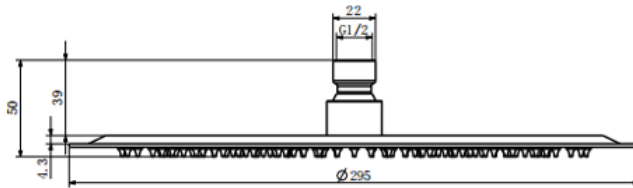

K-Vit

SHO120RO

Round Stainless Shower Head 300mm

- High quality design and build
- Eye catching modern design

Technical drawing

BOX SIZE 310X310X60