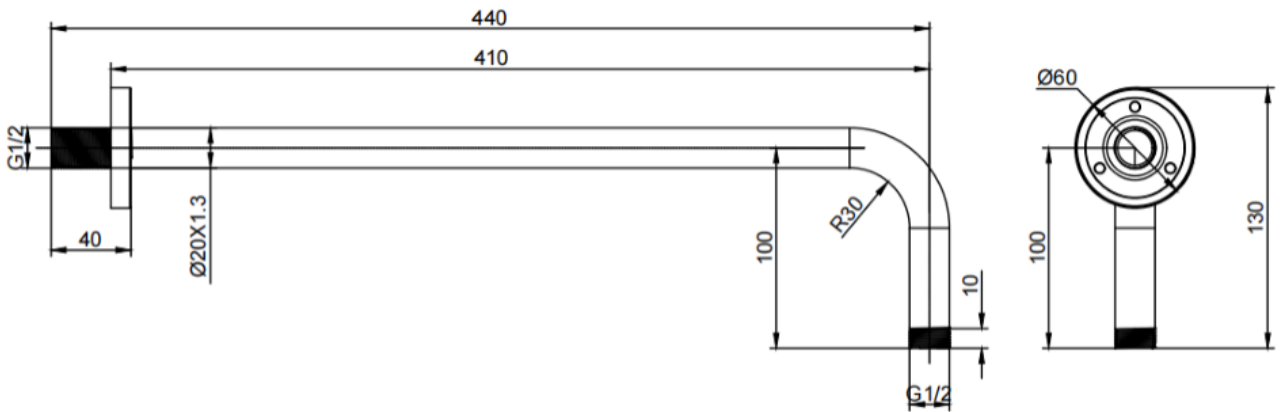

K-Vit

SH0113RO

Round Wall Mounted Arm

- High quality design and build
- Eye catching modern design

Technical drawing

BOX SIZE 480X107X45