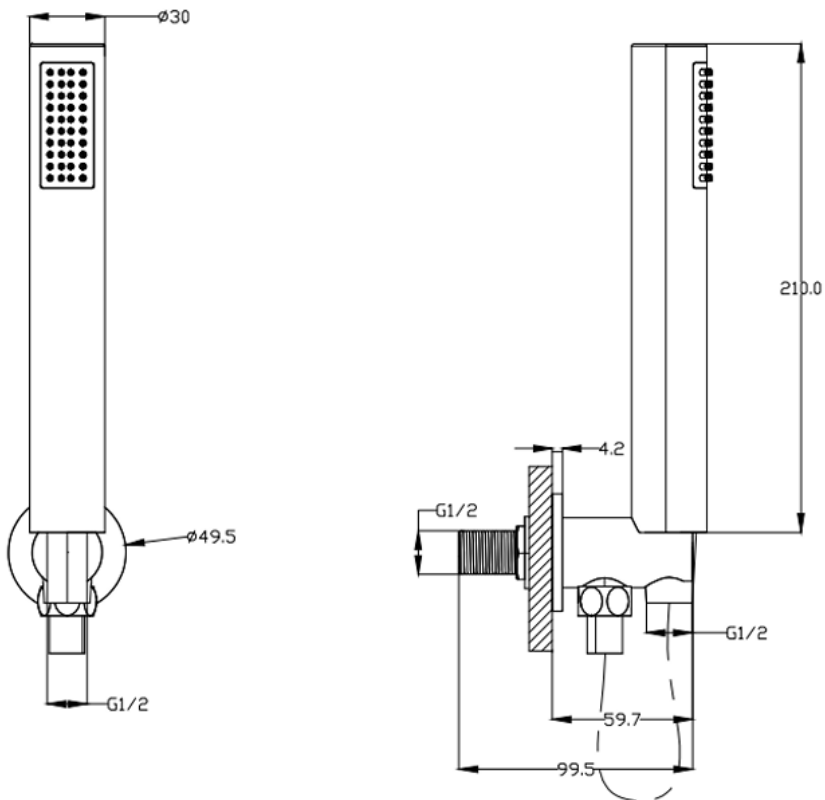

K-Vit

SHO105R

Round Outlet Elbow with Wall Bracket, Flex & Handset

- High quality design and build
- Eye catching modern design

Technical drawing

BOX SIZE 263X127X60