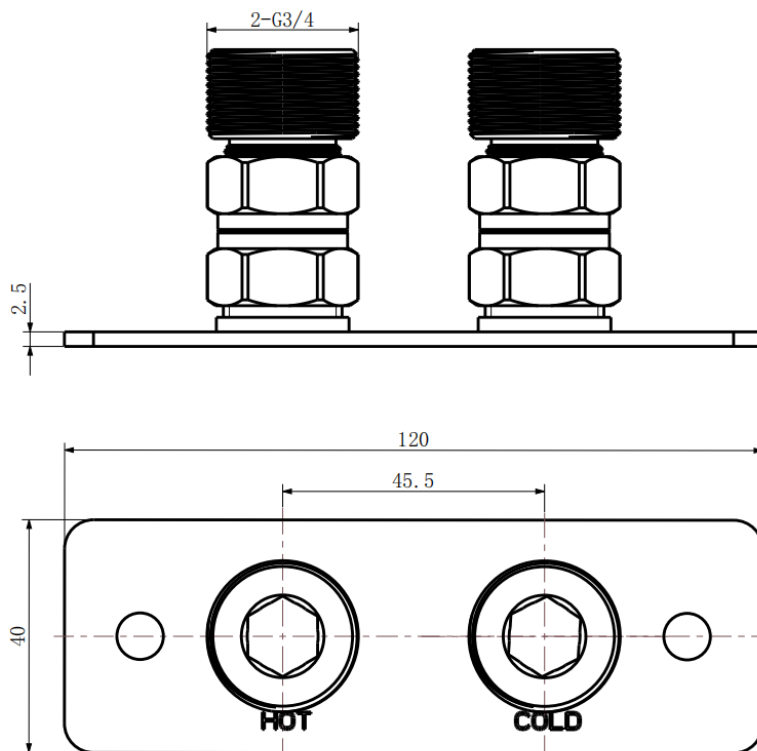

SHO105CP- Concealed Douche Plate

BAR CODE: 5055681473082

COLOUR: CHROME

WEIGHT:

NET 0.273 kg

GROSS 0.283 kg

Blister Packing SIZE:135X46X36 mm