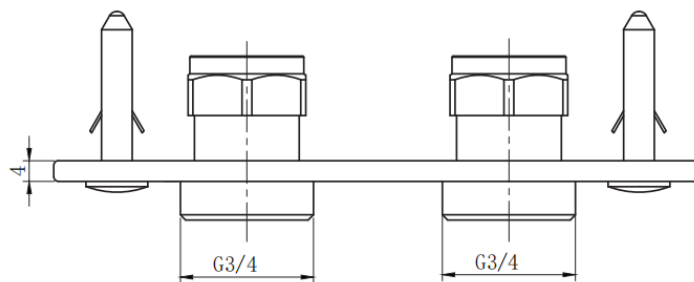

**SHO103DP- Douche Fast Fix Plate****BAR CODE: 5055681449537****COLOUR: CHROME****WEIGHT:****NET 0.255 kg****GROSS 0.288 kg****Blister Packing SIZE:142X92mm**