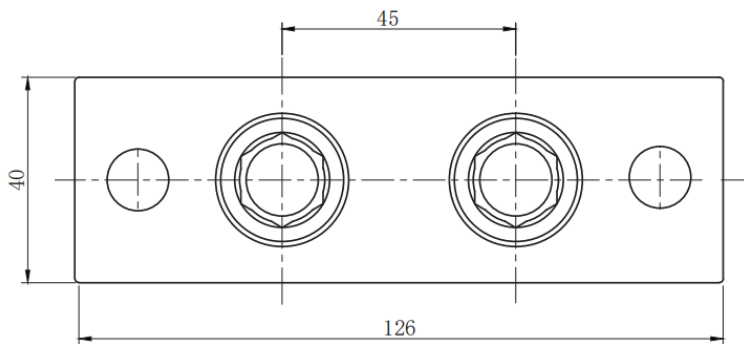

**SHO103DP- Douche Fast Fix Plate****BAR CODE: 5055681449537****COLOUR: CHROME****WEIGHT:****NET 0.255 kg****GROSS 0.288 kg****Blister Packing SIZE:142X92mm**