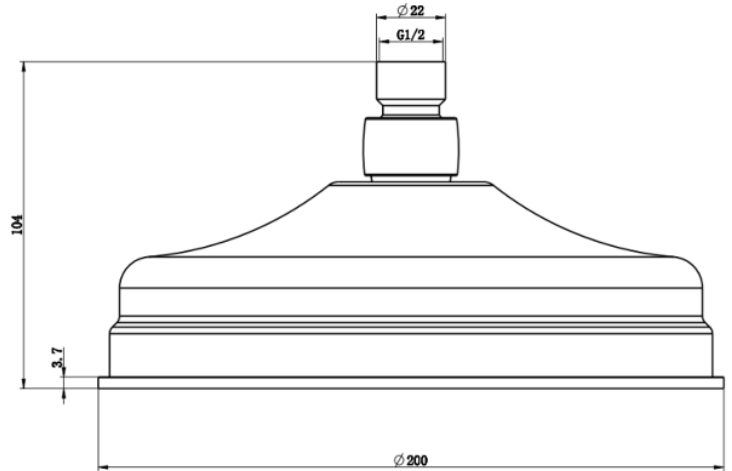

K-Vit

SHO102T

Traditional Stainless Shower Head 200mm

- High quality design and build
- Eye catching modern design

Technical drawing

BOX SIZE 218X218X137