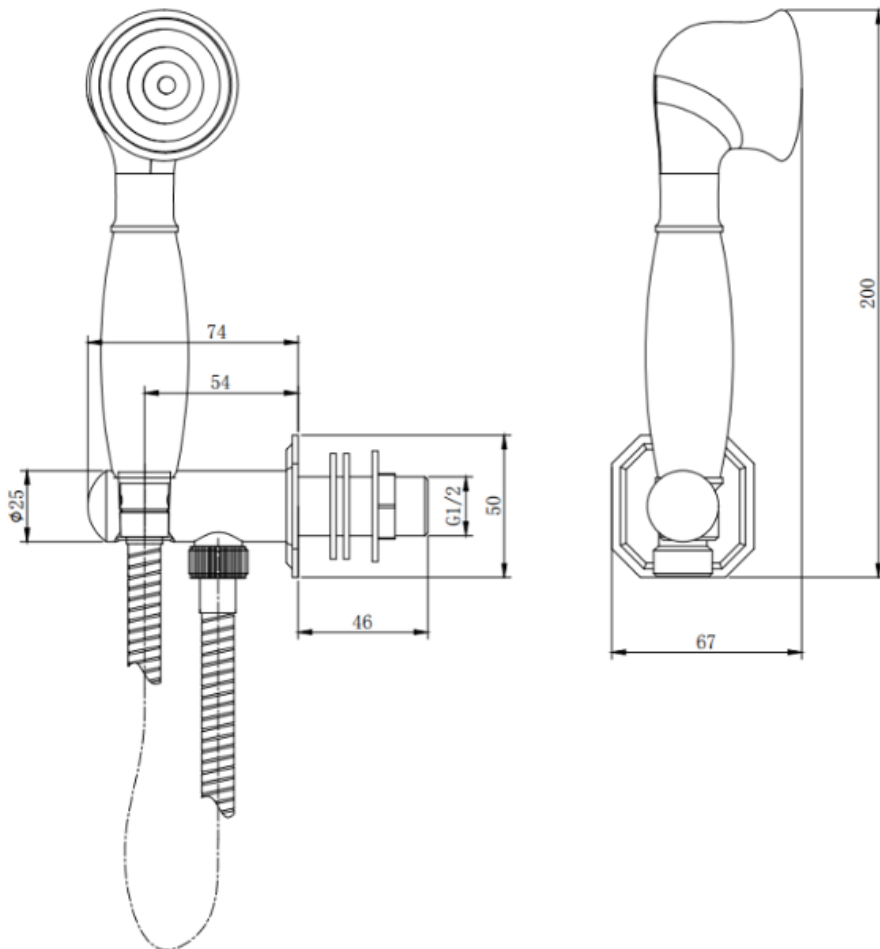

K-Vit

SHO101T

Traditional Outlet Elbow with Wall Bracket, Flex & Handset

- High quality design and build
- Eye catching modern design

Technical drawing

BOX SIZE 263X127X60