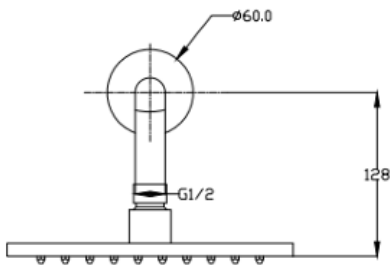

K-Vit

SHO083DE

Deluge Fixed Shower Head and Arm

- Easy to install and simple to use
- High quality design and build
- Range: K-Vit Shower Accessories
- Eye catching modern design

Technical drawing

BOX SIZE 467X255X90