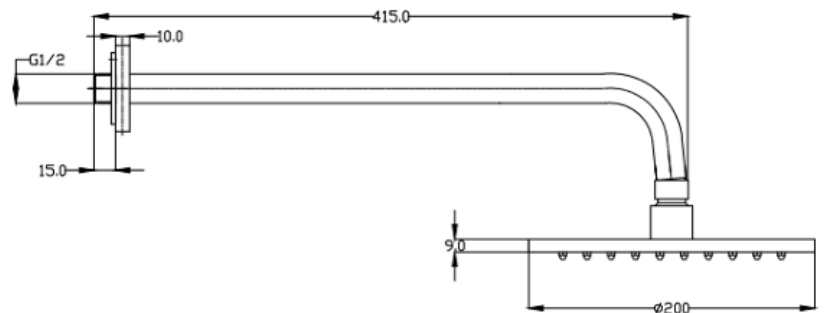

K-Vit

SHO083DE

Deluge Fixed Shower Head and Arm

- Easy to install and simple to use
- High quality design and build
- Range: K-Vit Shower Accessories
- Eye catching modern design

Technical drawing

BOX SIZE 467X255X90