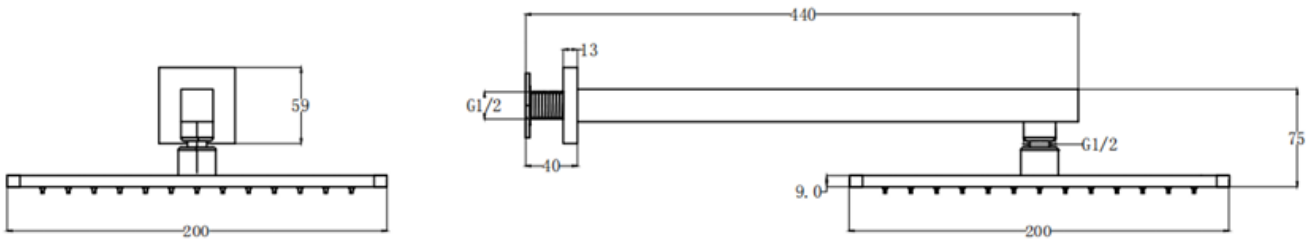

K-Vit

SHO073CU

Cube Fixed Shower Head and Arm

- Easy to install and simple to use
- High quality design and build
- Range: K-Vit Shower Accessories
- Eye catching modern design

Technical drawing

BOX SIZE 467X255X90