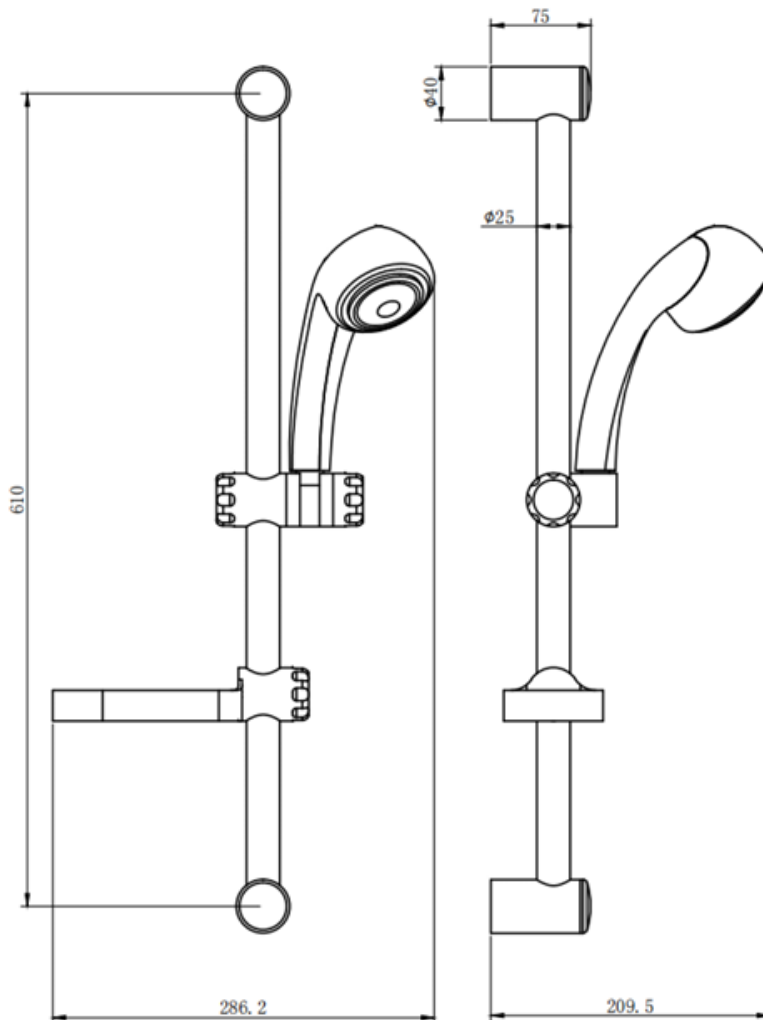

Flow

SHO060FL

Flow slide rail kit

- Easy to install and simple to use
- High quality design and build
- Range: K-Vit Shower Accessories
- Eye catching modern design

Technical drawing

BOX SIZE 690X160X90