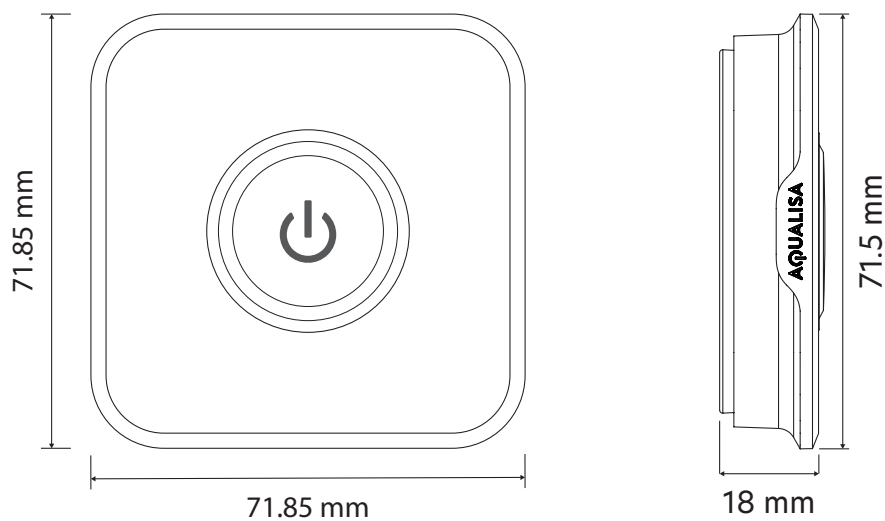

AQUALISA

S1 SMART SHOWER WIRELESS REMOTE

Chrome / Matt Black / Brushed Brass / Gunmetal Grey

S1C.R

S1MB.R

S1BB.R

S1GG.R

DIMENSIONAL DRAWINGS

Features	Wireless
	Activates and diverts smart shower and baths from up to 10m from the Controller
	Metal
	Simple, push button functionality
Guarantee period	2-year guarantee
Approvals	CE Marking
	UKCA
	BEAB