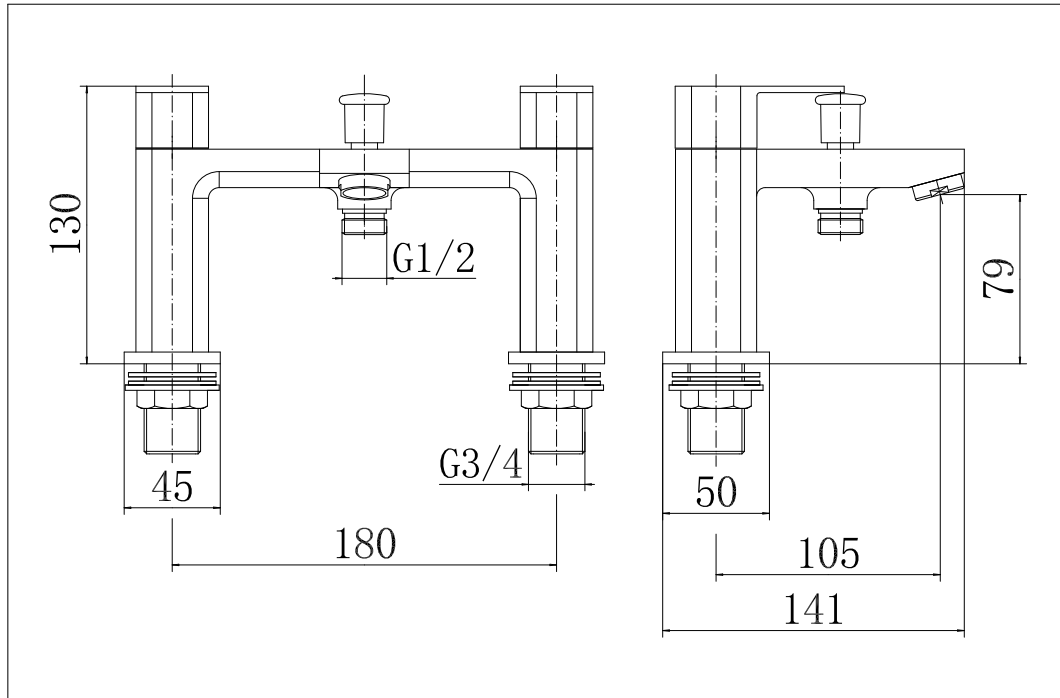

OFTAP32-DAKOTA BATH SHOWER MIXER

ILLUSTRATION: DAKOTA BATH SHOWER MIXER
BAR CODE: 5055681460709
COLOUR: CHROME PLATE
WEIGHT:
NET 1.84 kg (tap only)
GROSS 2.01 kg
STANDARDS: BS EN 200
**NOTES: SUPPLIED WITH CLICK WASTE
1/2" BSP FLEXI HOSES
CERAMIC DISC CARTRIDGE TECHNOLOGY**
Flow Rate: L.P

| 0.2bar | 0.5bar | 1bar | 2bar | 3bar |
|----------|-----------|-----------|---------|-----------|
| 7.6L/min | 13.2L/min | 16.5L/min | 23L/min | 27.8L/min |

BOX SIZE 250x155x210 mm