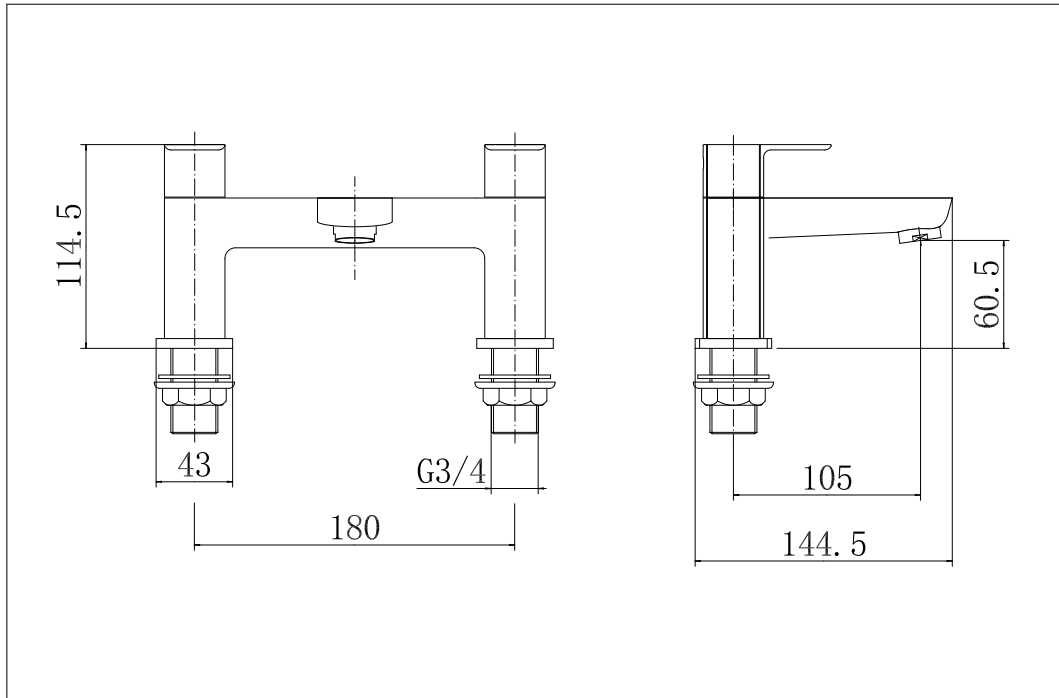

**OFTAP23-CULTURE BATH FILLER****ILLUSTRATION: CULTURE BATH FILLER****BAR CODE: 5055681460686****COLOUR: CHROME PLATE****WEIGHT:****NET 1.40 kg (tap only)****GROSS 1.56 kg****STANDARDS: BS EN 200****NOTES: SUPPLIED WITH CLICK WASTE  
1/2" BSP FLEXI HOSES  
CERAMIC DISC CARTRIDGE TECHNOLOGY****Flow Rate: L.P**

0.2bar	0.5bar	1bar	2bar	3bar
8.5L/min	12.5L/min	17.2L/min	24.1L/min	29.4L/min

**BOX SIZE 250x155x210 mm**