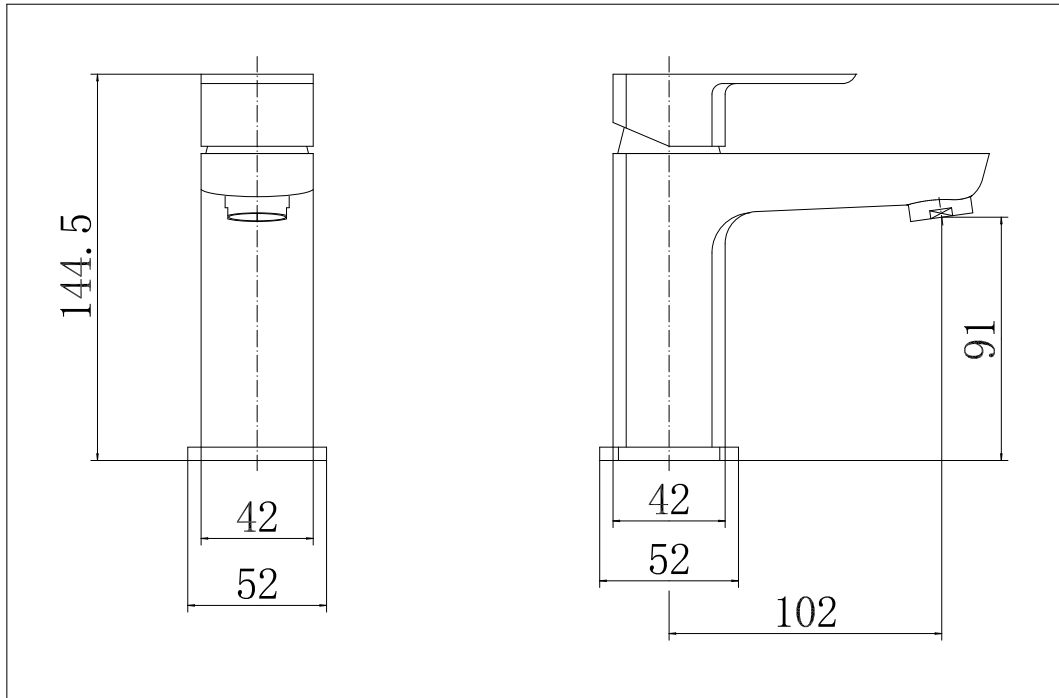

**OFTAP21-CULTURE MONO BASIN MIXER****ILLUSTRATION: CULTURE MONO BASIN MIXER****BAR CODE: 5055681460662****COLOUR: CHROME PLATE****WEIGHT:****NET 1.09 kg (tap only)****GROSS 1.19 kg****STANDARDS: BS EN 200****NOTES: SUPPLIED WITH CLICK WASTE  
1/2" BSP FLEXI HOSES  
CERAMIC DISC CARTRIDGE TECHNOLOGY****Flow Rate: L.P**

0.2bar	0.5bar	1bar	2bar	3bar
5.3L/min	7.7L/min	10.6L/min	14.8L/min	17.9L/min

**BOX SIZE 220x 145x90 mm**