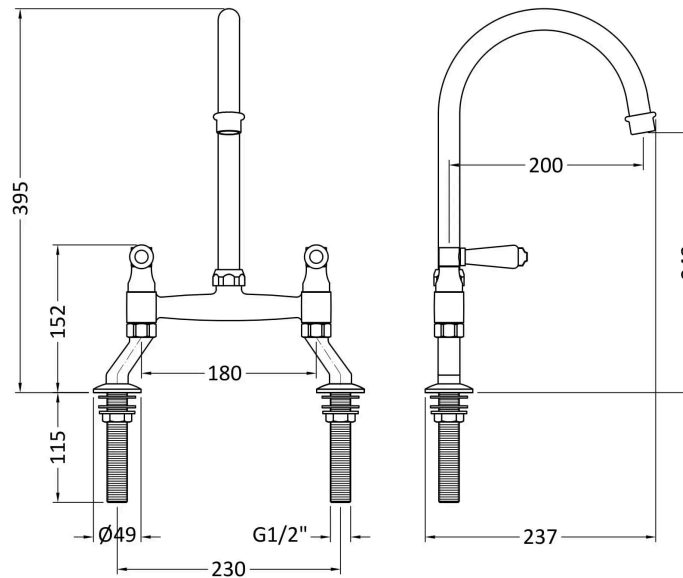

**Sales Code:** KB317

**Barcode:** 5055275869925

**Brand:** nuie

**Description:** Kitchen Taps Traditional 2 Tap Hole Bridge Sink Mixer Tap with Lever Handles

### Product Dimensions

Product	510 x 235 x 200mm (H x W x D)
Packaged	75 x 320 x 410mm (H x W x D)
Outer Box	395 x 335 x 425mm (H x W x D)
Nett Weight	1.3 kg
Packaged Weight	1.8 kg

### Packaging Details

Label Size (mm)	50 x 100
Label Colour	White
Label Qty	1.0000

### Product Details

Country of Origin	China
Product Material	Brass
Control Type	Manual
WRAS Approved	No
Valve/Cartridge Type	1/4 Turn Ceramic Disc
Colour/Finish	Chrome
Mount Type	Deck
Style	Traditional
Handle Type	Lever
TMV2 Approved	No
TMV3 Approved	No
Handset Included	No
Hose Included	No
Min Operating Pressure	0.5 Bar
Minimum Operation Pressure	1 Bar
Tap Spout Height	200 mm
Tap Spout Projection	200 mm
Tap Tails Included	Yes
Valve / Cartridge Type	1/4 Turn Ceramic Disc
Waste Included	No