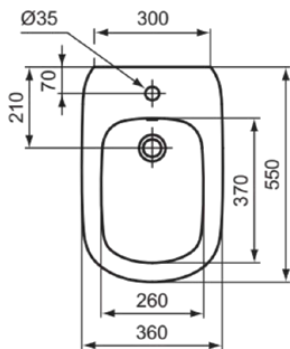

TESI

T3540V1

TESI | Floor standing bidet 360x550x400 mm in silk white finish, 1 tap hole, with overflow

Image & drawing

*compatible with Tesi Classic

General information

Product type:	Bidets
Sub product type:	Floor standing bidet
Brand:	Ideal Standard
Suite name:	TESI
Designer:	Studio Levien
Colour:	V1 - Silk White
Surface finish effect:	satin
Height (mm):	400
Width (mm):	360
Length / Projection (mm):	550
Fixing method:	Fixing bolts
Net weight (kg):	26.00
EAN code:	8014140457350

• [Spare Parts List](#)

Product standard & certifications

Additional standards:	EN 14528
DoP classification:	CL25

Product specifications

Amount of tap holes:	1
Colour code:	V1
Colour description:	silk white
Concealed fixing:	No
Cover mounting possible:	No
Disabled model:	No
Material:	Ceramic
Material quality:	Vitreous china
Overflow visible:	Yes
PVD technology:	No
Raised model:	No
Surface finish effect:	satin
Type of overflow:	Round
Including cover:	No
With waste hole cover:	No
With drain plug:	No
With overflow:	Yes
Fixing method:	Fixing bolts
Mounting method:	Floor