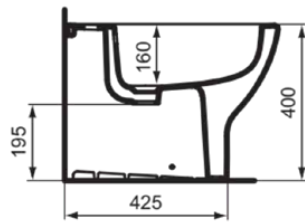

TESI

T3540V1

TESI | Floor standing bidet 360x550x400 mm in silk white finish, 1 tap hole, with overflow

Image & drawing

*compatible with Tesi Classic

General information

Product type:	Bidets
Sub product type:	Floor standing bidet
Brand:	Ideal Standard
Suite name:	TESI
Designer:	Studio Levien
Colour:	V1 - Silk White
Surface finish effect:	satin
Height (mm):	400
Width (mm):	360
Length / Projection (mm):	550
Fixing method:	Fixing bolts
Net weight (kg):	26.00
EAN code:	8014140457350

• [Spare Parts List](#)

Product standard & certifications

Additional standards:	EN 14528
DoP classification:	CL25

Product specifications

Amount of tap holes:	1
Colour code:	V1
Colour description:	silk white
Concealed fixing:	No
Cover mounting possible:	No
Disabled model:	No
Material:	Ceramic
Material quality:	Vitreous china
Overflow visible:	Yes
PVD technology:	No
Raised model:	No
Surface finish effect:	satin
Type of overflow:	Round
Including cover:	No
With waste hole cover:	No
With drain plug:	No
With overflow:	Yes
Fixing method:	Fixing bolts
Mounting method:	Floor