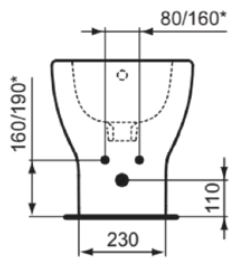

TESI

T3540V1

TESI | Floor standing bidet 360x550x400 mm in silk white finish, 1 tap hole, with overflow

Image & drawing

*compatible with Tesi Classic

General information

Product type:	Bidets
Sub product type:	Floor standing bidet
Brand:	Ideal Standard
Suite name:	TESI
Designer:	Studio Levien
Colour:	V1 - Silk White
Surface finish effect:	satin
Height (mm):	400
Width (mm):	360
Length / Projection (mm):	550
Fixing method:	Fixing bolts
Net weight (kg):	26.00
EAN code:	8014140457350

• [Spare Parts List](#)

Product standard & certifications

Additional standards:	EN 14528
DoP classification:	CL25

Product specifications

Amount of tap holes:	1
Colour code:	V1
Colour description:	silk white
Concealed fixing:	No
Cover mounting possible:	No
Disabled model:	No
Material:	Ceramic
Material quality:	Vitreous china
Overflow visible:	Yes
PVD technology:	No
Raised model:	No
Surface finish effect:	satin
Type of overflow:	Round
Including cover:	No
With waste hole cover:	No
With drain plug:	No
With overflow:	Yes
Fixing method:	Fixing bolts
Mounting method:	Floor