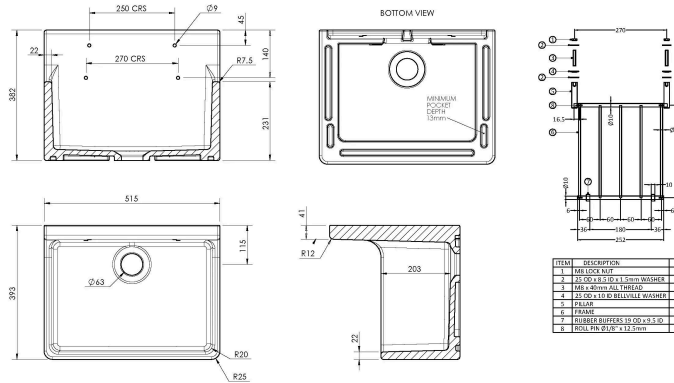

Sales Code: CS10421

Barcode: 5056462683560

Brand: nuie

Description: Nuie Single Bowl 515 x 382 x 393mm Fireclay White Cleaner Sink With Grid

Product Dimensions

Product	535 x 515 x 393mm (H x W x D)
Packaged	402 x 413 x 535mm (H x W x D)
Nett Weight	27.5 kg
Packaged Weight	28 kg

Product Details

Country of Origin	United Arab Emirates
Product Material	Fireclay
Colour/Finish	White
Style	Traditional
Inner Bowl Depth	285 mm
Inner Bowl Height	217 mm
Inner Bowl Width	450 mm
No. Of Tapholes	No Tapholes
Number Of Bowls	1
Overflow Included	No
Sink Thickness	22 mm
Tap Included	No
Waste Included	No
Waste Size Required	2.0" (86mm flange)