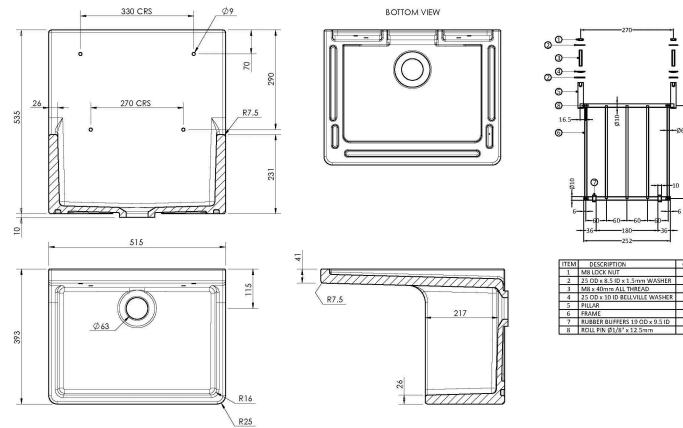

Sales Code: CS10121

Barcode: 5056462649429

Brand: nuie

Description: Nuie Single Bowl 515 x 535 x 393mm Fireclay White Cleaner Sink

Product Dimensions

Product	382 x 515 x 393mm (H x W x D)
Packaged	555 x 413 x 535mm (H x W x D)
Nett Weight	33 kg
Packaged Weight	33.5 kg

Product Details

Country of Origin	United Arab Emirates
Product Material	Fireclay
Colour/Finish	White
Style	Traditional
Inner Bowl Depth	285 mm
Inner Bowl Height	203 mm
Inner Bowl Width	450 mm
No. Of Tapholes	No Tapholes
Number Of Bowls	1
Overflow Included	No
Sink Thickness	22 mm
Tap Included	No
Waste Included	No
Waste Size Required	2.0" (86mm flange)