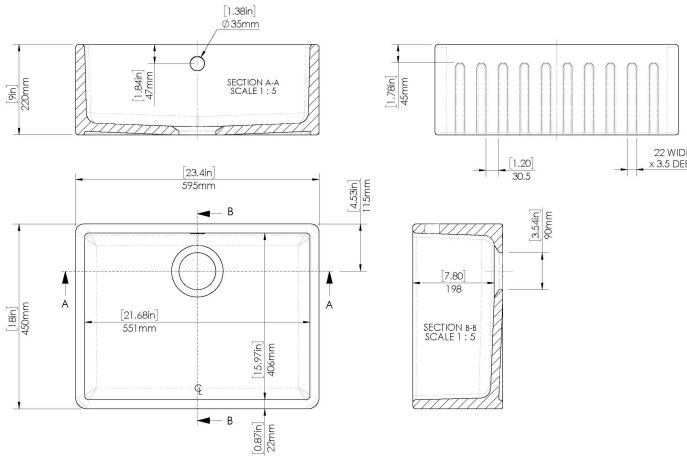

Sales Code: BUF10124

Barcode: 5056678435519

Brand: nuie

Description: Nuie Single Bowl Fireclay White Fluted Butler Sink

Product Dimensions

Product	220 x 595 x 450mm (H x W x D)
Packaged	250 x 620 x 465mm (H x W x D)
Nett Weight	29.5 kg
Packaged Weight	30 kg

Product Details

Country of Origin	United Arab Emirates
Product Material	Fireclay
Colour/Finish	White
Style	Traditional
Inner Bowl Depth	406 mm
Inner Bowl Height	198 mm
Inner Bowl Width	551 mm
No. Of Tapholes	No Tapholes
Number Of Bowls	1
Overflow Included	Yes
Sink Thickness	22 mm
Tap Included	No
Waste Included	No
Waste Size Required	90mm