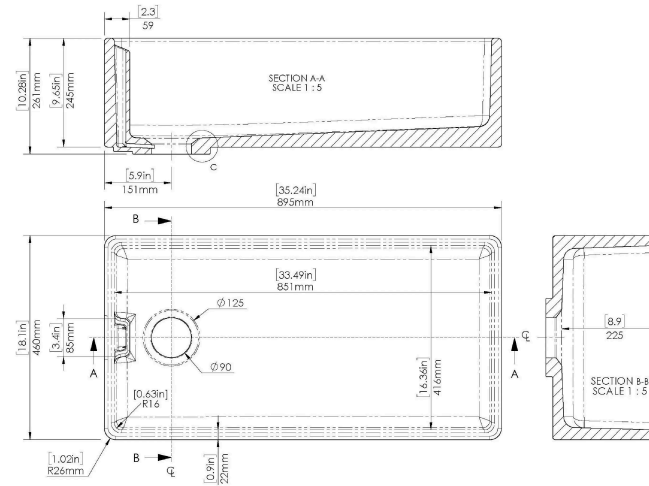

**Sales Code:** BE10036

**Barcode:** 5056462649405

**Brand:** nuie

**Description:** Nuie Single Bowl 895 x 460 x 245mm Fireclay White Belfast Sink

### Product Dimensions

|                 |                               |
|-----------------|-------------------------------|
| Product         | 245 x 895 x 455mm (H x W x D) |
| Packaged        | 305 x 47 x 915mm (H x W x D)  |
| Nett Weight     | 46.5 kg                       |
| Packaged Weight | 47 kg                         |

### Product Details

|                     |                      |
|---------------------|----------------------|
| Country of Origin   | United Arab Emirates |
| Product Material    | Fireclay             |
| Colour/Finish       | White                |
| Style               | Traditional          |
| Inner Bowl Depth    | 224 mm               |
| Inner Bowl Height   | 224 mm               |
| Inner Bowl Width    | 551 mm               |
| No. Of Tapholes     | No Tapholes          |
| Number Of Bowls     | 1                    |
| Overflow Included   | Yes                  |
| Sink Thickness      | 22 mm                |
| Tap Included        | No                   |
| Waste Included      | No                   |
| Waste Size Required | 90mm                 |