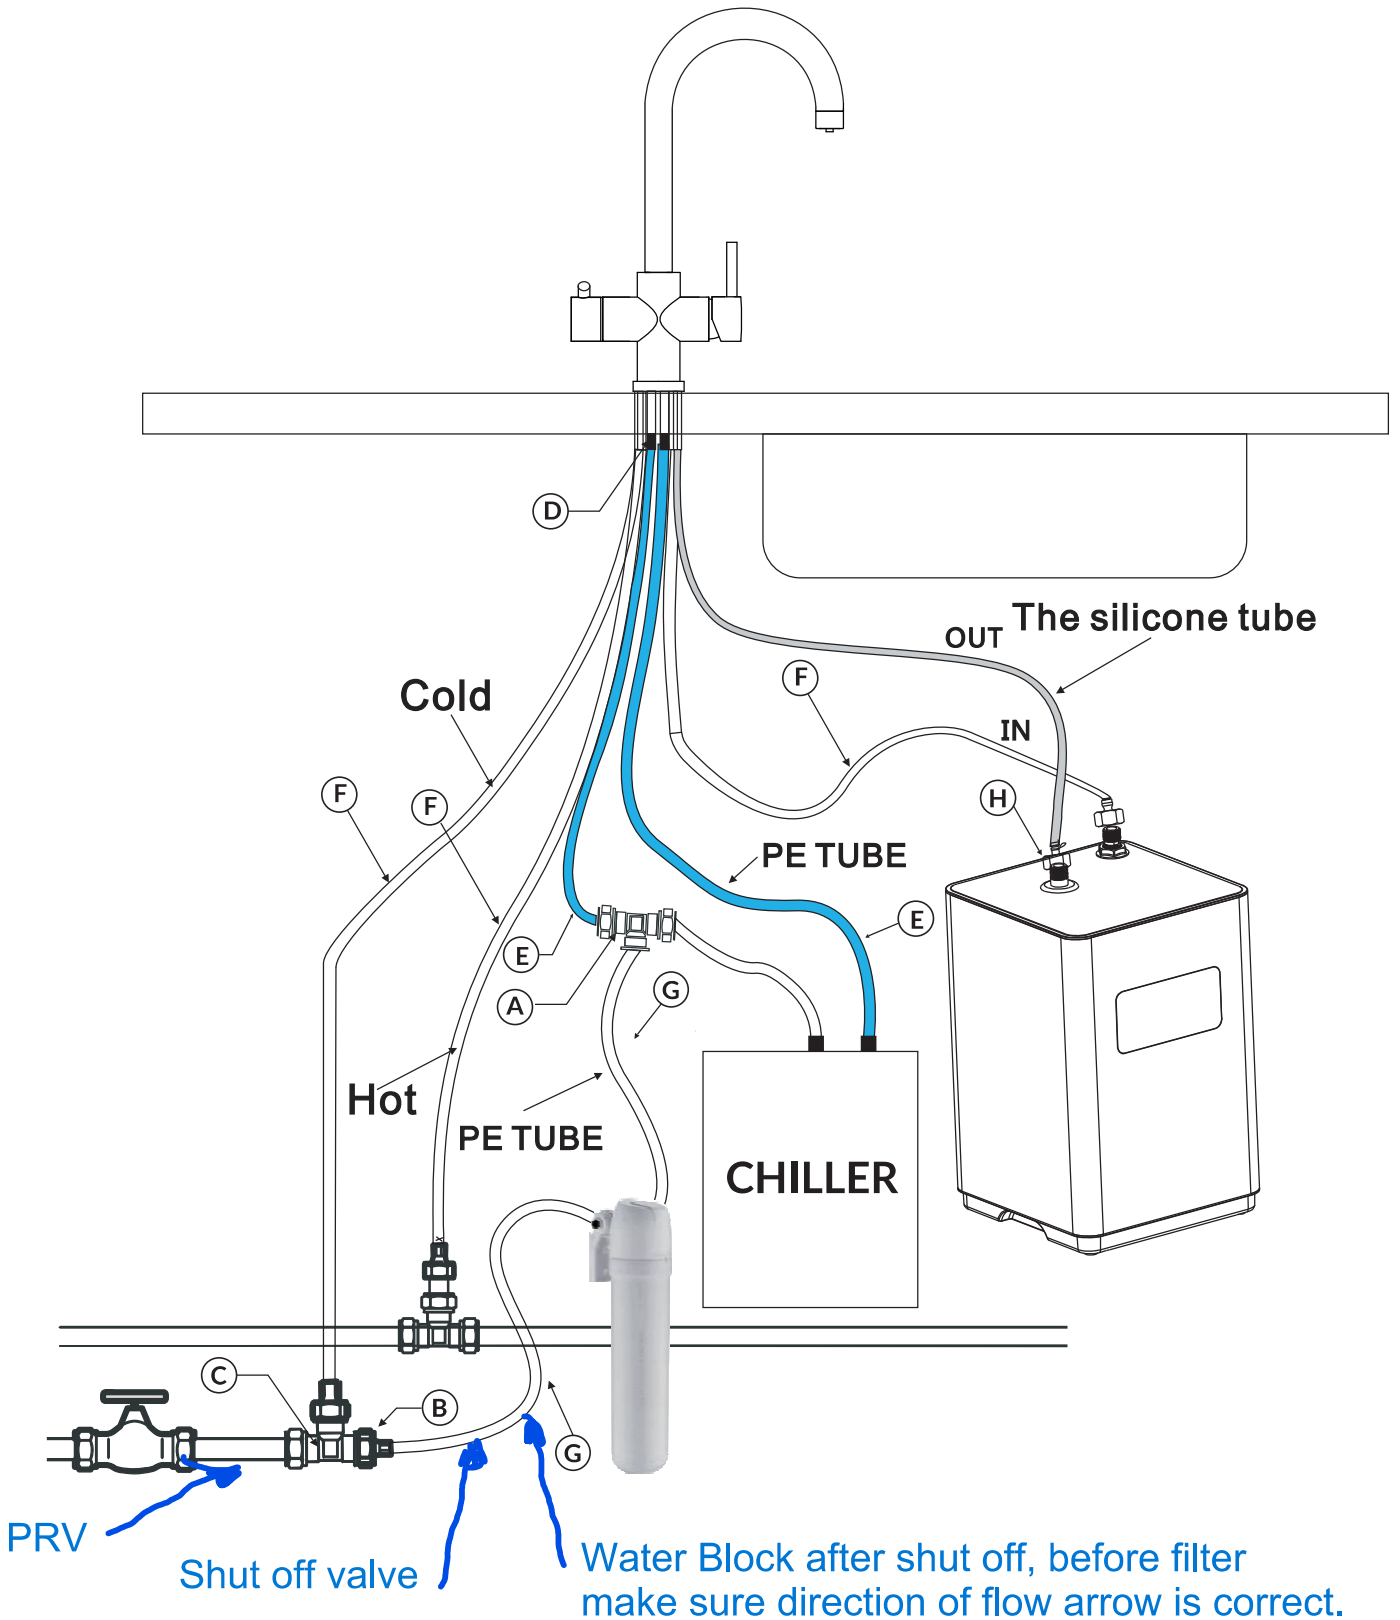

# 4OUR SWAN / SQUARE

4-1 BOILING WATER TAP + CHILLER

See our installation video - <https://www.intuboilingwatertaps.co.uk/intu-evolution-videos/>