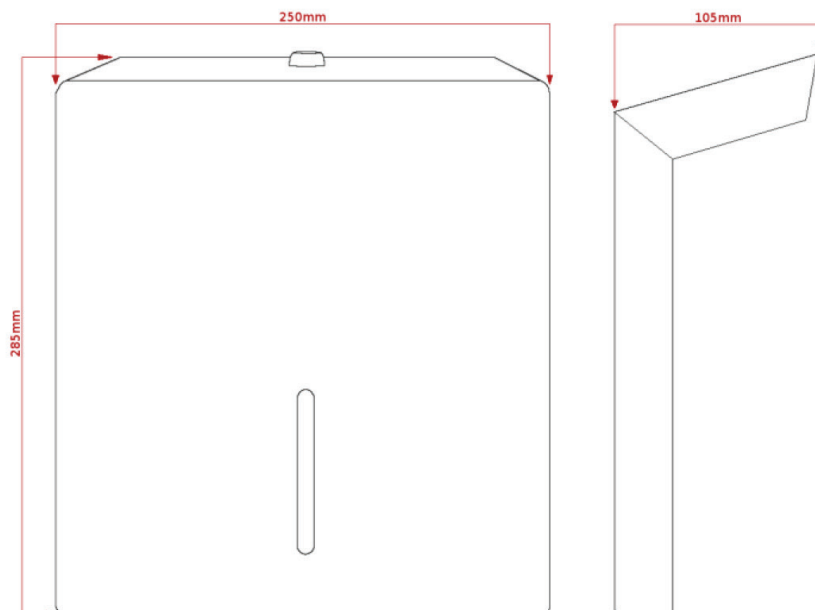

128.PD* Base C Fold Hand Towel Dispenser

Product Code: Silver 128.PDC
Black 128.PDB

Dimensions: 285(H) x 250(W) x 105(D)mm

Capacity: Approximately 500 paper towels

- Base dispensers are manufactured in the UK from environmentally friendly recycled metal
- Base Zintex Metal PC range has the feel of stainless but at a more competitive cost
- A favourite of cleaning companies, these dispensers resist fingerprints and are simple to clean and maintain

All dimensions are in millimetres unless otherwise stated. The information contained on this page was correct at date of issue. Fitting dimensions are provided as a guide only. Some variation may occur due to manufacturing tolerances. We pursue a policy of continuing improvement in design and performance of our products and so reserve the right to change specifications without prior notice.